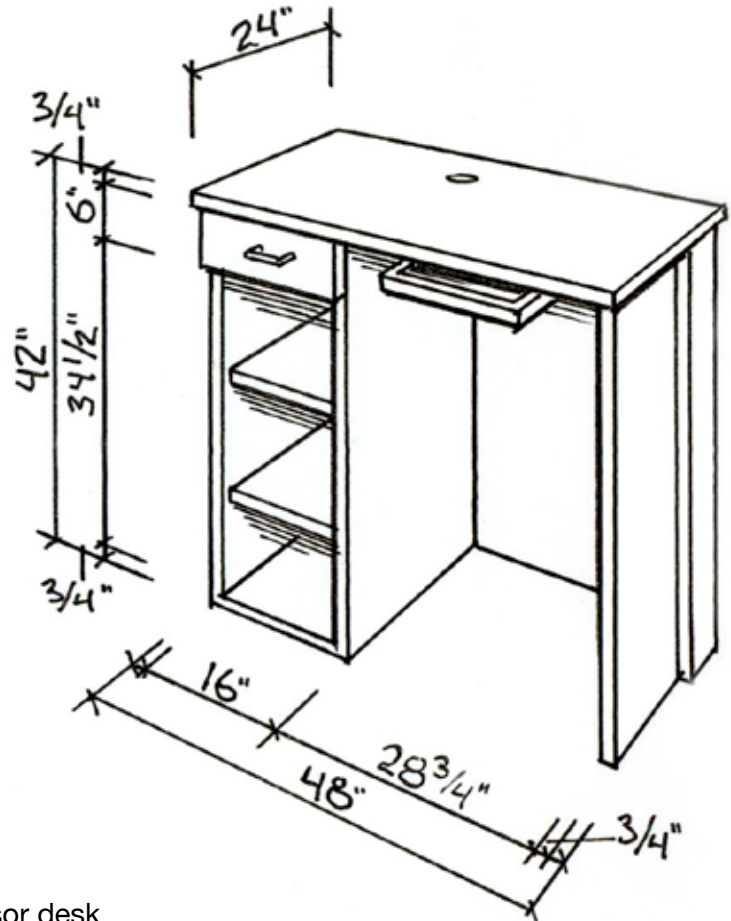

SERVICE ADVISOR DESKS

With pride, CREST offers quality, flexible, and affordable furniture for all possible needs for the automotive dealership industry. We can suit your size and space as well as address your special needs in customer service tables, reception desks, and service areas.

SWD01 -FB: Product Specifications

Durable, commercial grade, laminate service advisor desk

24"D x 48"W x 42"H

Top and Base: Folkstone

Accent: Blue

2 adjustable shelves, top drawer & keyboard tray

Available in various colors.