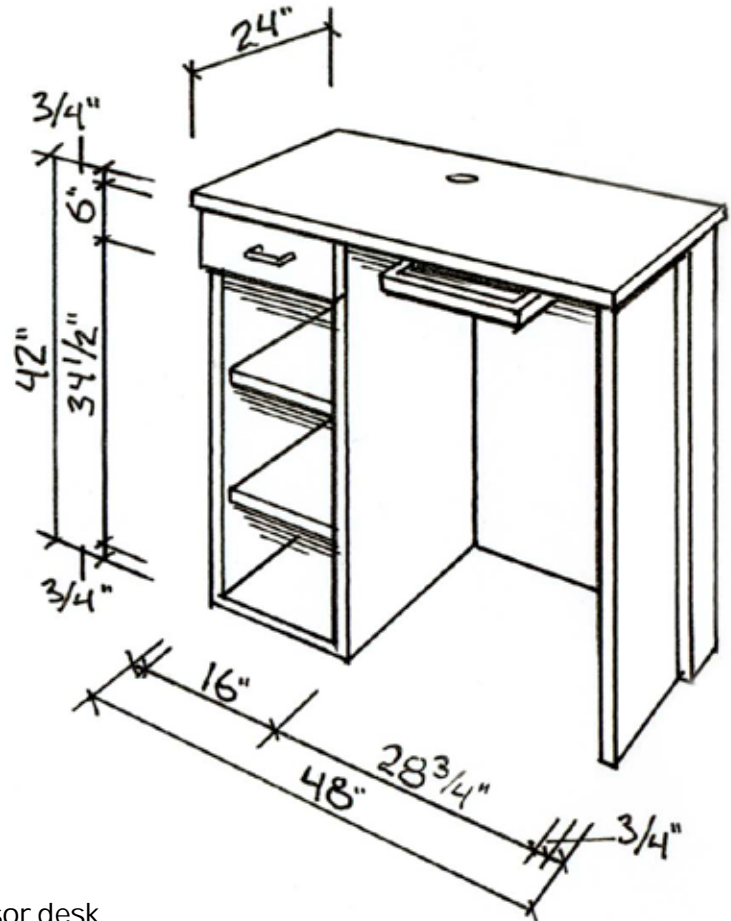

SWD01 -FB: Product Specifications

Durable, commercial grade, laminate service advisor desk

24" D x 48" W x 42" H

Top and Base: Folkstone

Accent: Blue

2 adjustable shelves, top drawer & keyboard tray

Available in various colors.