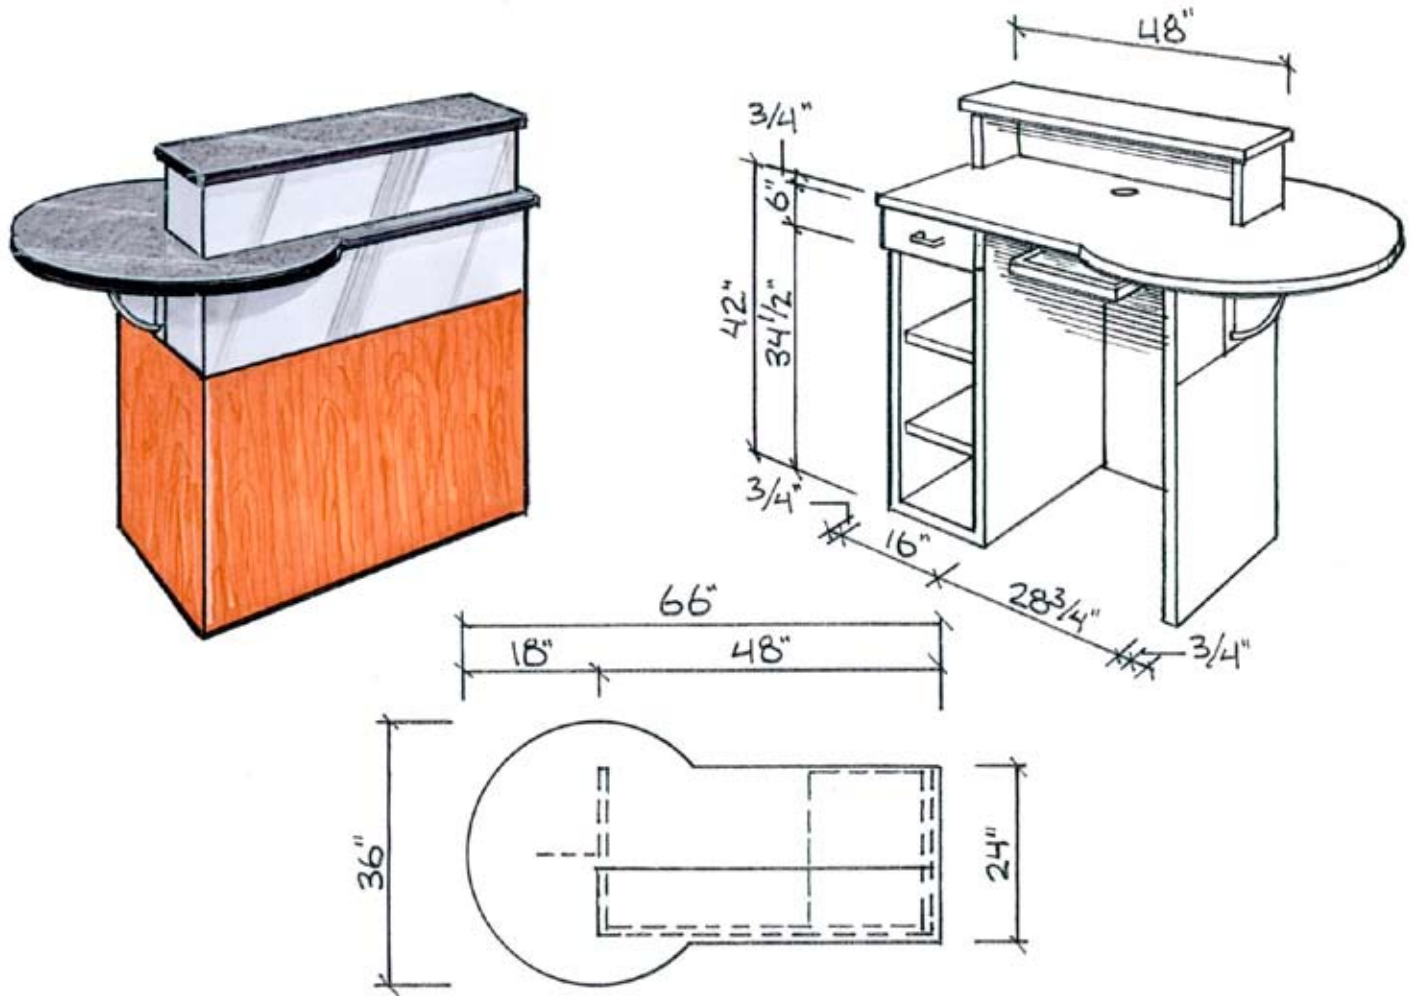

### SWD04-PCF: Product Specifications

Durable, commercial grade, laminate service advisor desk

36"D x 66"W x 42"H

Top: Carbon Granite

Base: Pearwood, Accent: Folkstone

2 adjustable shelves, top drawer & keyboard tray

Available in various colors.

Specify right or left (shown) pedestal.

[www.autodealershipfurniture.com](http://www.autodealershipfurniture.com)

CREST Manufacturing Corporation  
12490 49th Street N.  
Clearwater, Florida 33762