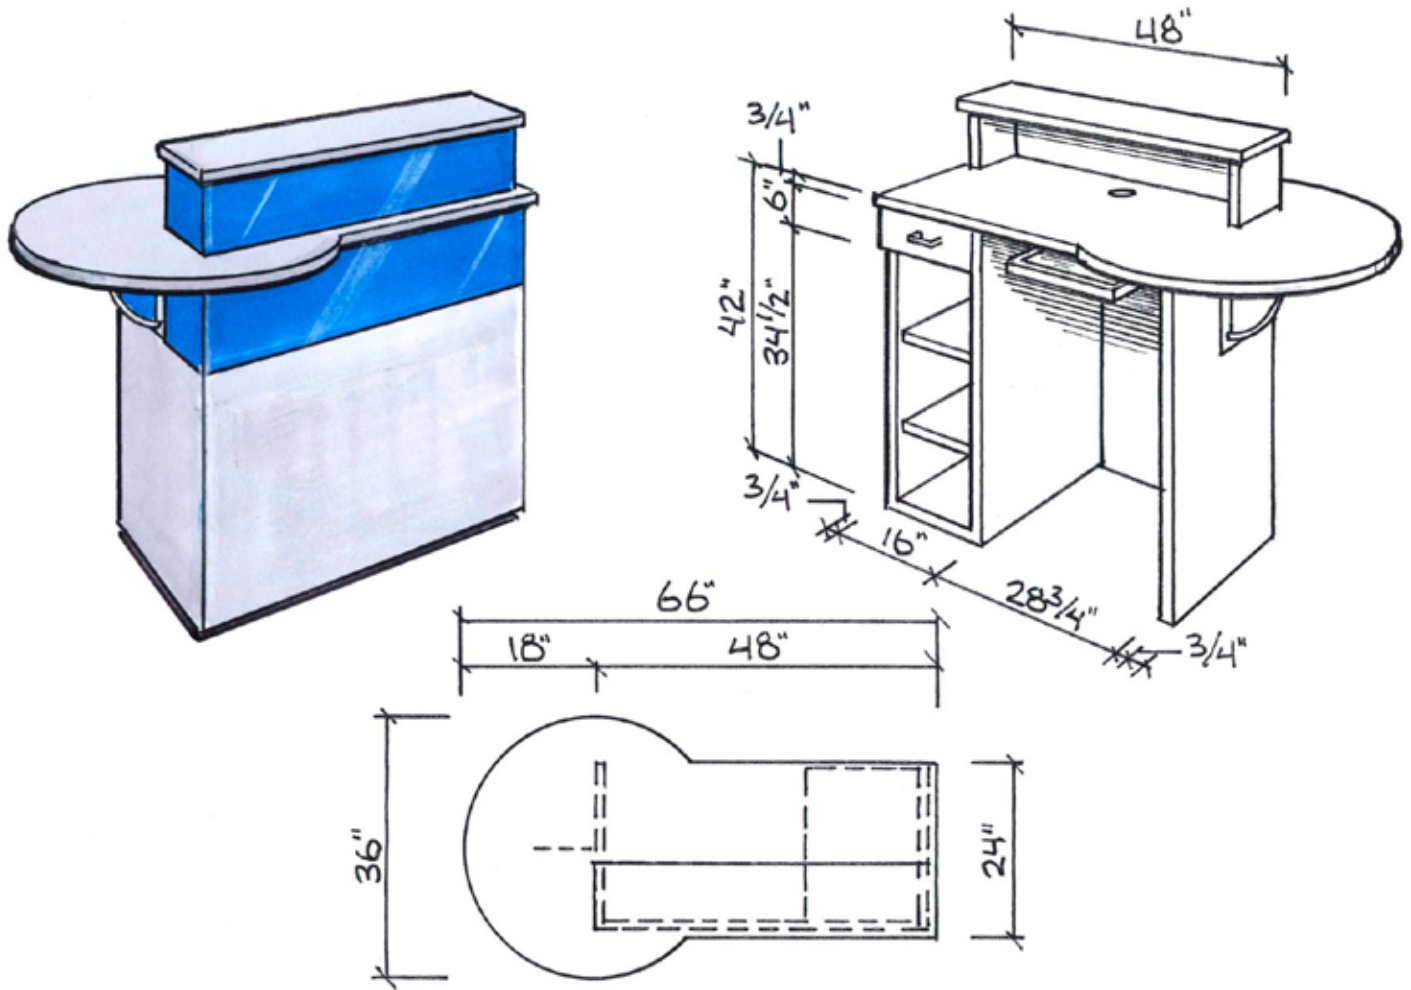

SWD04-FFB: Product Specifications

Durable, commercial grade, laminate service advisor desk

36"D x 66"W x 42"H

Top: Carbon Granite

Base: Folkstone Accent: Blue

2 adjustable shelves, top drawer & keyboard tray

Available in various colors.

Specify right or left (shown) pedestal.

www.autodealershipfurniture.com

CREST Manufacturing Corporation
12490 49th Street N.
Clearwater, Florida 33762

Toll Free: 877.821.2274
Telephone: 727-572-5590
Fax: 727-572-4775