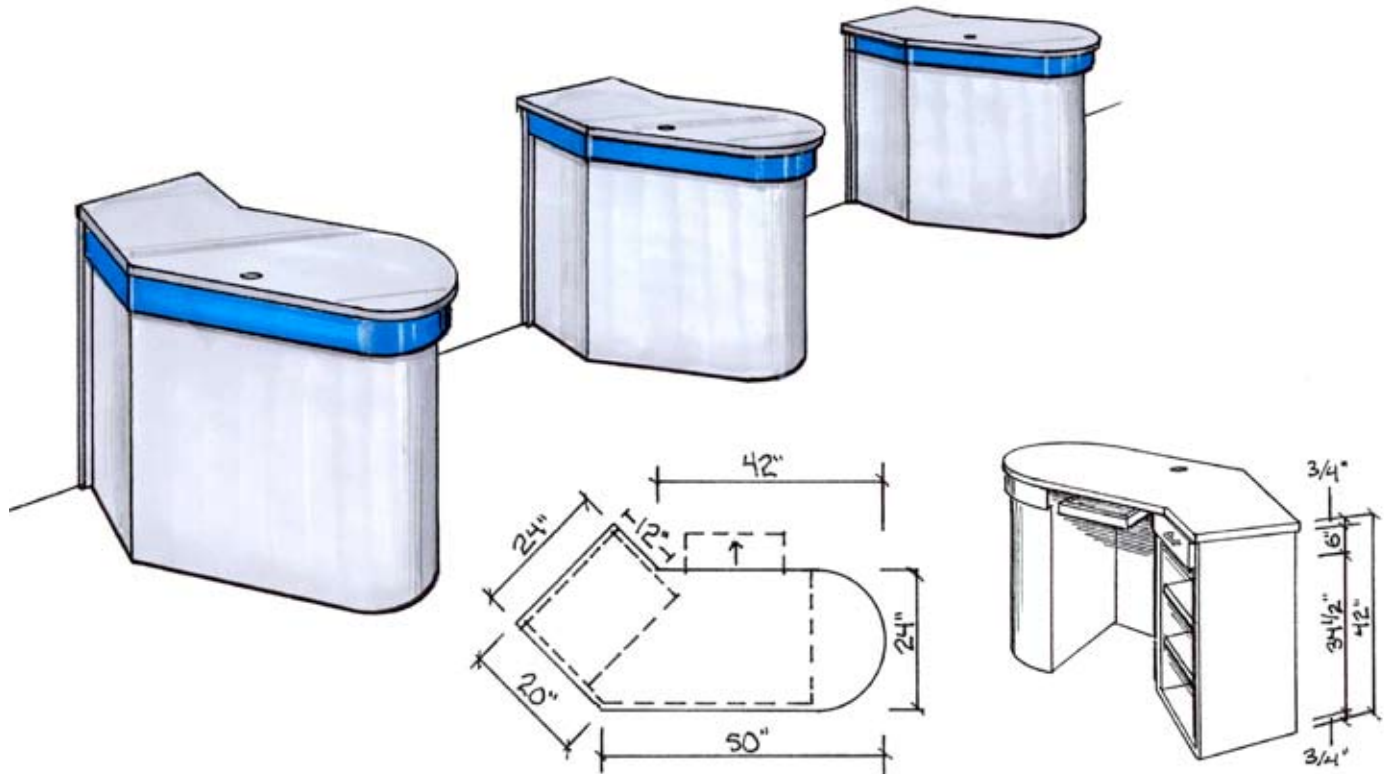

SWD05-FB: Product Specifications

Durable, commercial grade, laminate service advisor desk.

24"D x 42"W x 42"H

Top and Base: Folkstone

Accent: Blue

2 adjustable shelves, top drawer & keyboard tray

Available in various colors.