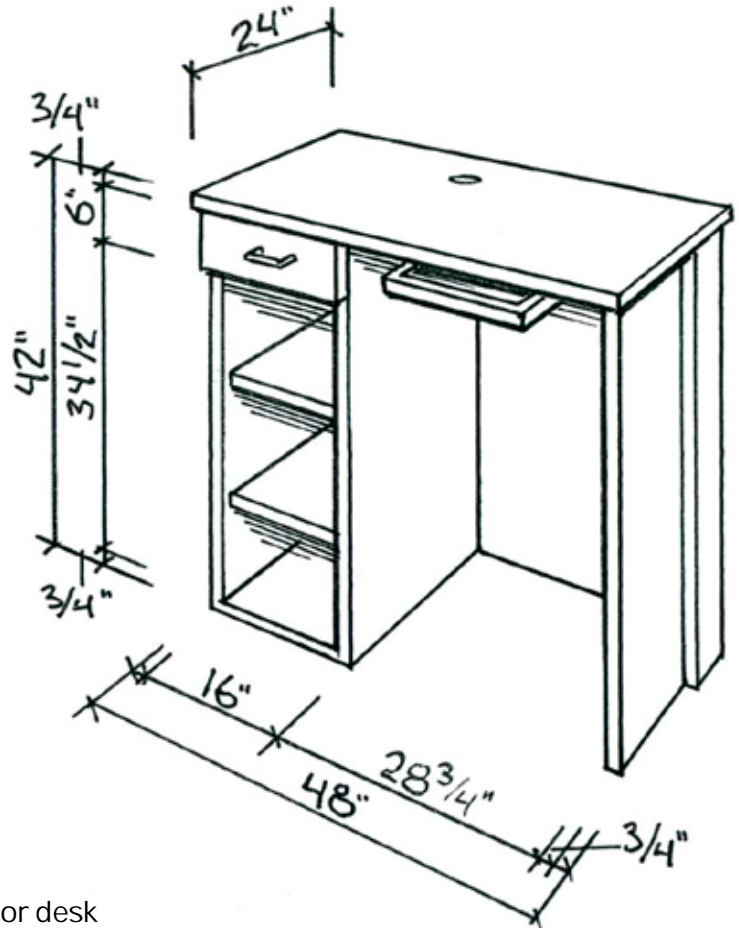

SWD01 -FR: Product Specifications

Durable, commercial grade, laminate service advisor desk

24" D x 48" W x 42" H

Top and Base: Folkstone

Accent: Red

2 adjustable shelves, top drawer & keyboard tray

Available in various colors