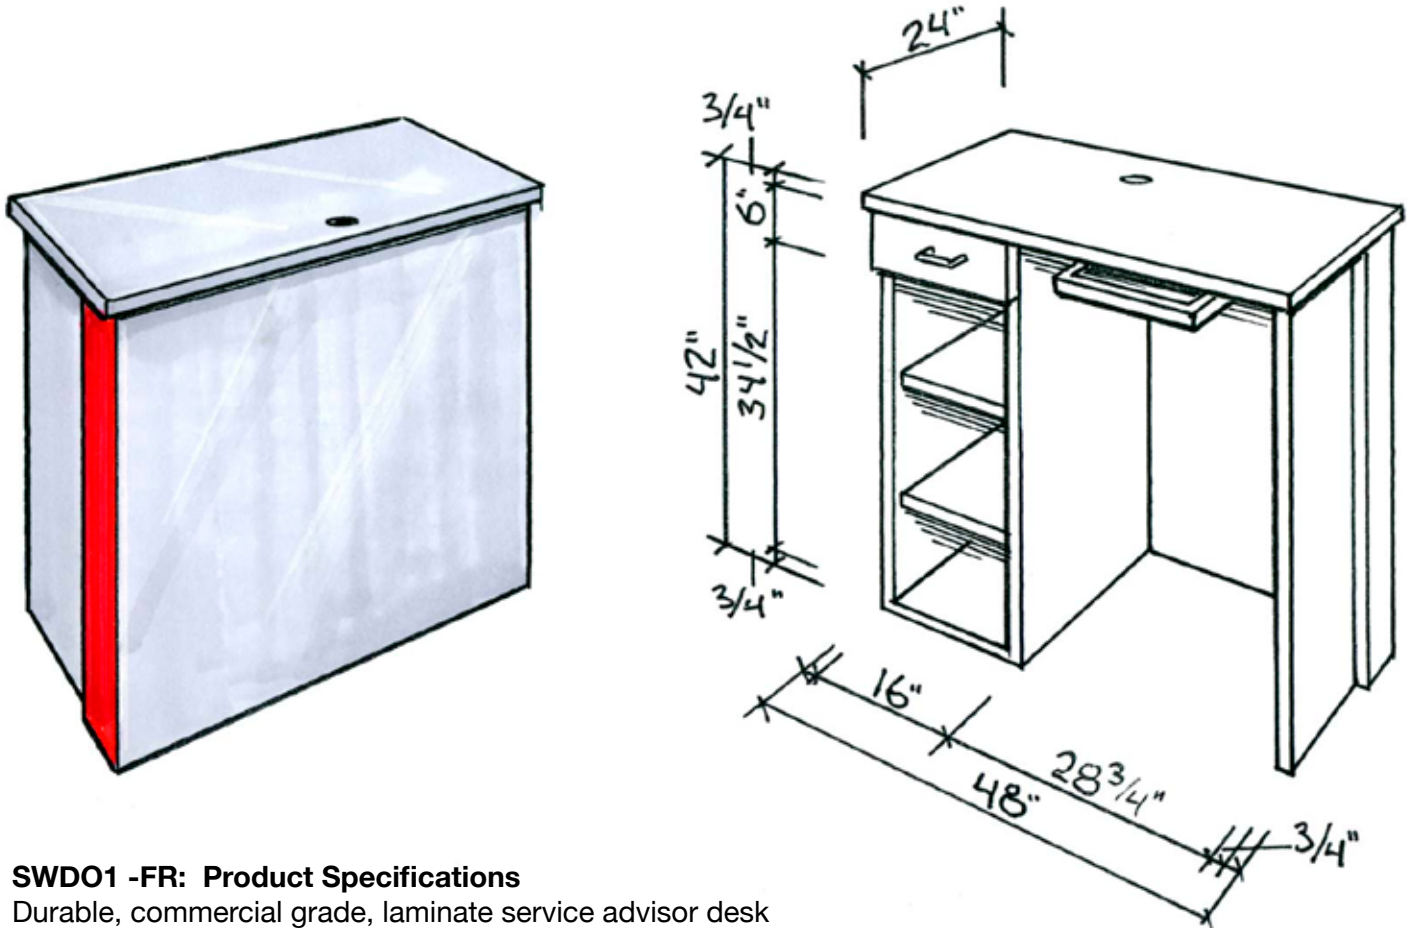

## SERVICE ADVISOR DESKS

With pride, CREST offers quality, flexible, and affordable furniture for all possible needs for the automotive dealership industry. We can suit your size and space as well as address your special needs in customer service tables, reception desks, and service areas.

### SWD01 -FR: Product Specifications

Durable, commercial grade, laminate service advisor desk

24\"D x 48\"W x 42\"H

Top and Base: Folkstone

Accent: Red

2 adjustable shelves, top drawer & keyboard tray

Available in various colors