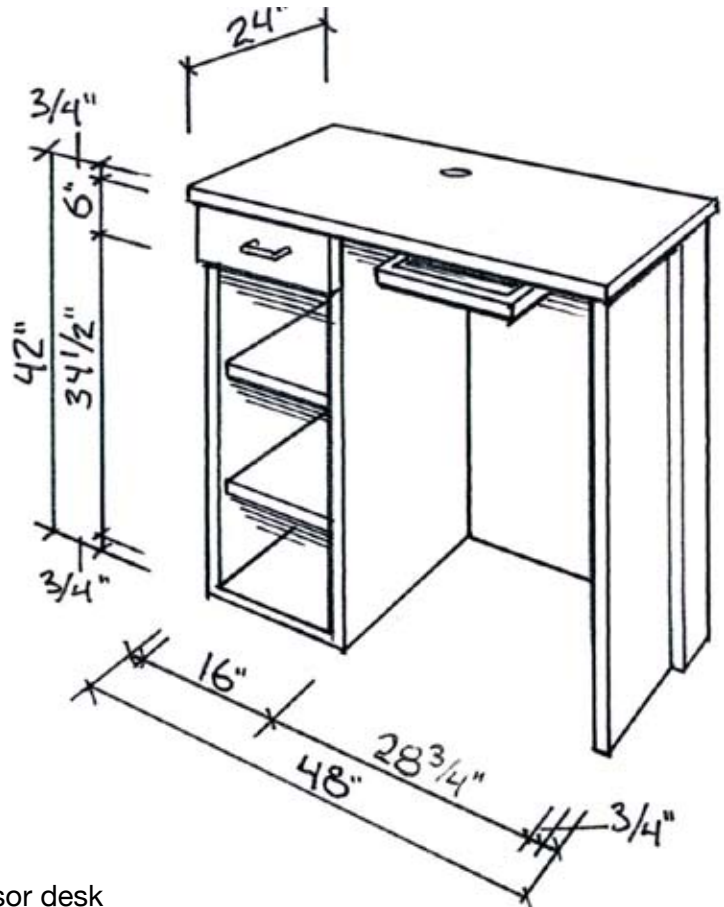

### SWD01 -PC: Product Specifications

Durable, commercial grade, laminate service advisor desk  
24"D x 48"W x 42"H

Top: Carbon Granite, Base: Pearwood

Accent: Brushed stainless steel

2 adjustable shelves, top drawer & keyboard tray