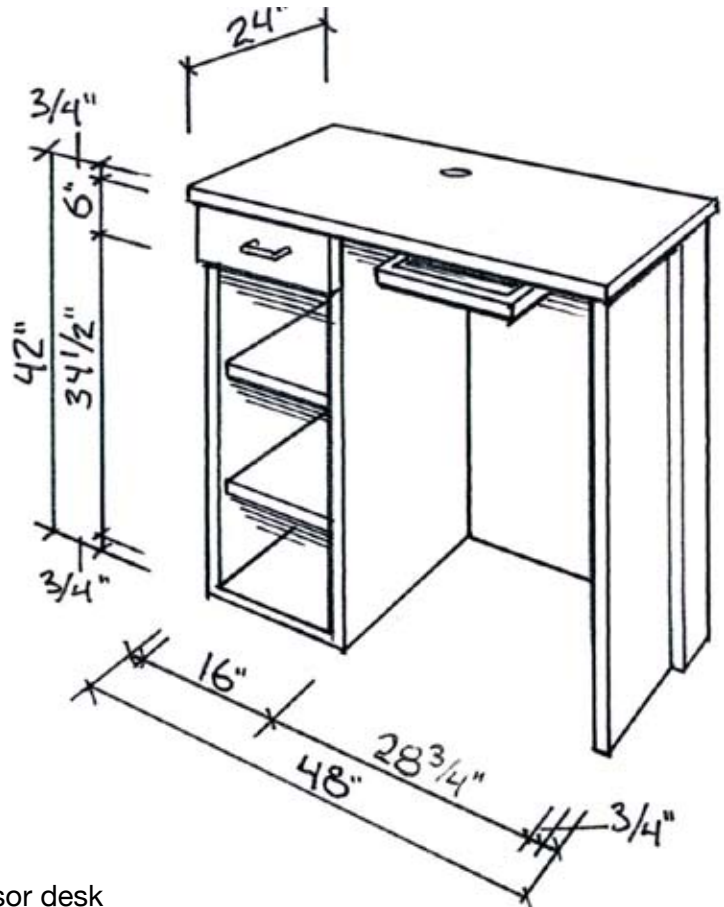

SWD01 -PC: Product Specifications

Durable, commercial grade, laminate service advisor desk
24"D x 48"W x 42"H

Top: Carbon Granite, Base: Pearwood

Accent: Brushed stainless steel

2 adjustable shelves, top drawer & keyboard tray