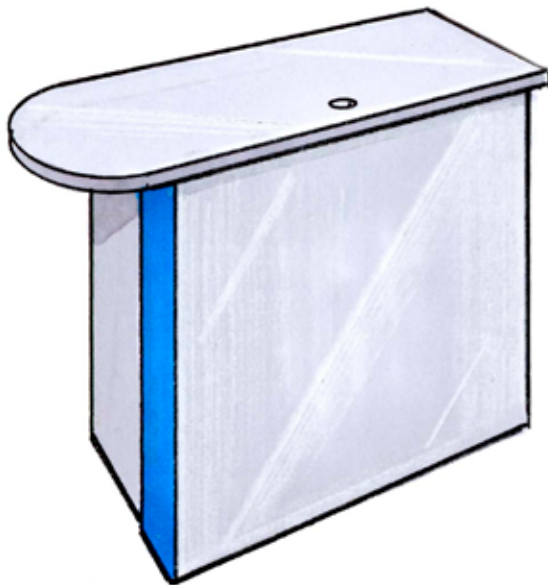

SERVICE ADVISOR DESKS

With pride, CREST offers quality, flexible, and affordable furniture for all possible needs for the automotive dealership industry. We can suit your size and space as well as address your special needs in customer service tables, reception desks, and service areas.

SWD02 -FB: Product Specifications

Durable, commercial grade, laminate service advisor desk
24"D x 60"W x 42"H

Top and Base: Folkstone

Accent: Blue

2 adjustable shelves, top drawer & keyboard tray

Available in various colors

SWD02-FB

OPTIONS

With pride, CREST offers quality, flexible, and affordable furniture for all possible needs for the automotive dealership industry. We can suit your size and space as well as address your special needs in customer service tables, reception desks, and service areas. Various options/specifications can be added to create the most functional working environment.