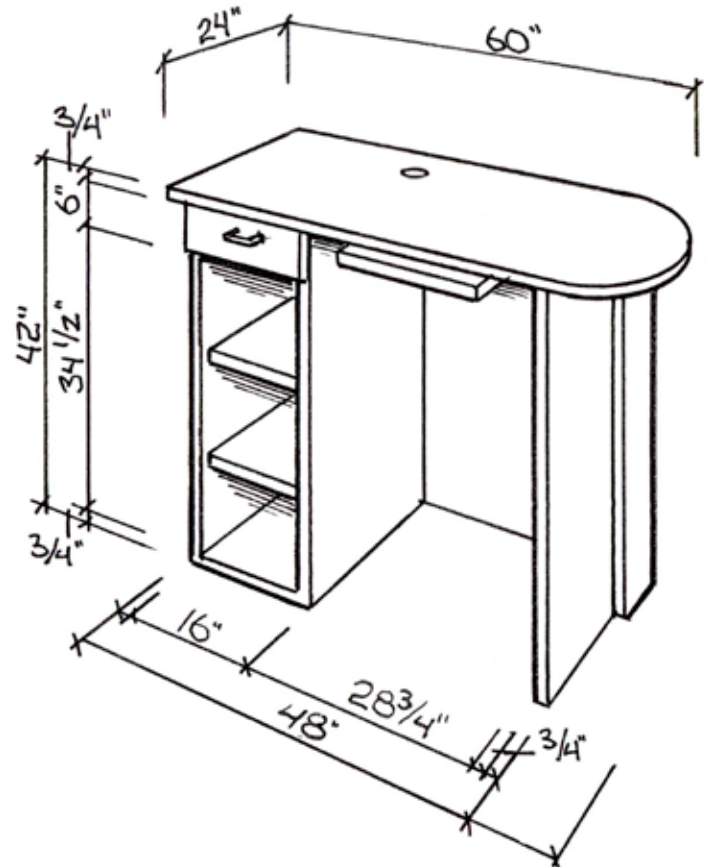

SWD02 -FB: Product Specifications

Durable, commercial grade, laminate service advisor desk
24"D x 60"W x 42"H

Top and Base: Folkstone

Accent: Blue

2 adjustable shelves, top drawer & keyboard tray

Available in various colors