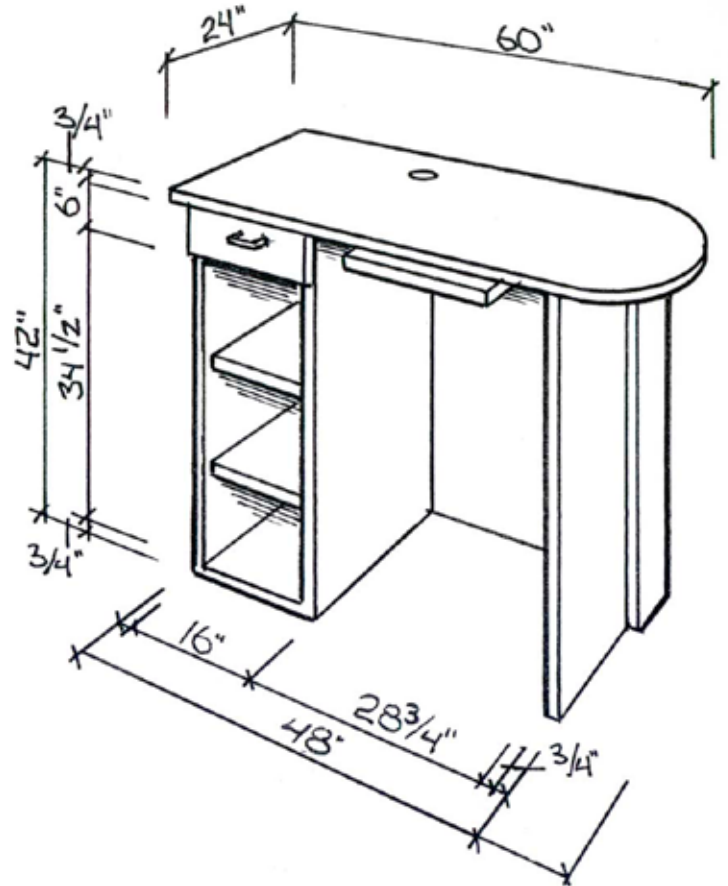

SWD02 -FR: Product Specifications

Durable, commercial grade, laminate service advisor desk

24"D x 60"W x 42"H

Top and Base: Folkstone

Accent: Red

2 adjustable shelves, top drawer & keyboard tray

Available in various colors