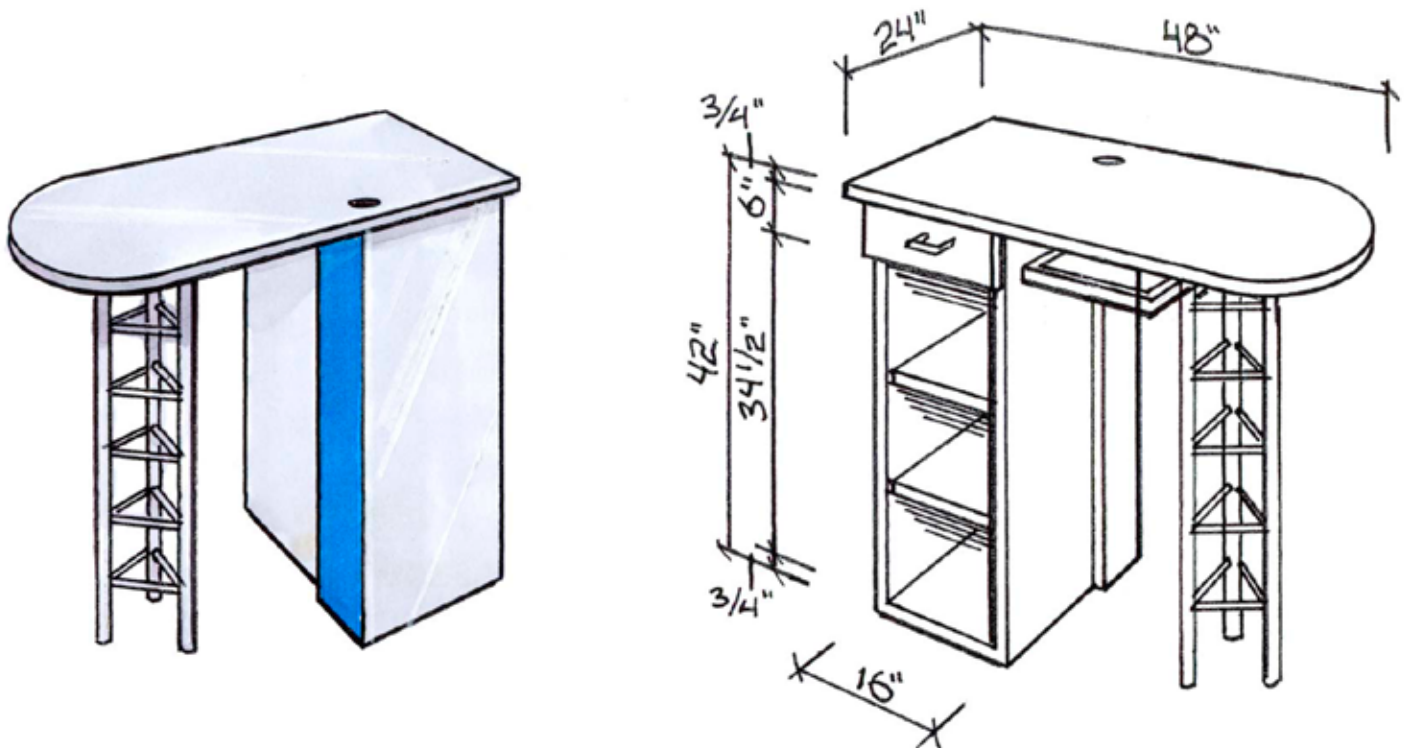

SWD03SS -FB: Product Specifications

Durable, commercial grade, laminate service advisor desk
24"D x 48"W x 42"H

Top and Base: Folkstone

Accent: Blue

Tripod: Silver Metallic

2 adjustable shelves, top drawer & keyboard tray