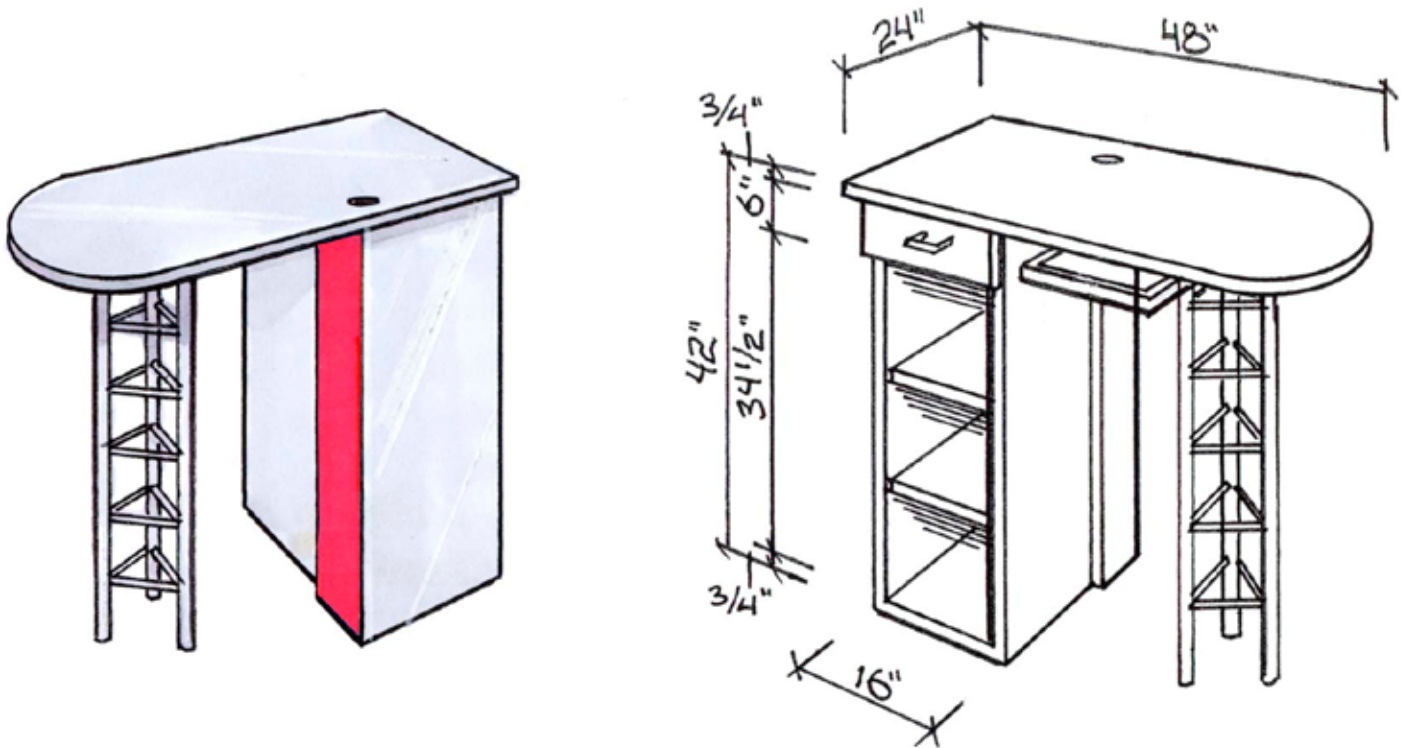

### SWD03SS -FR: Product Specifications

Durable, commercial grade, laminate service advisor desk  
24"D x 48"W x 42"H

Top and Base: Folkstone

Accent: Red

Tripod: Silver Metallic

2 adjustable shelves, top drawer & keyboard tray