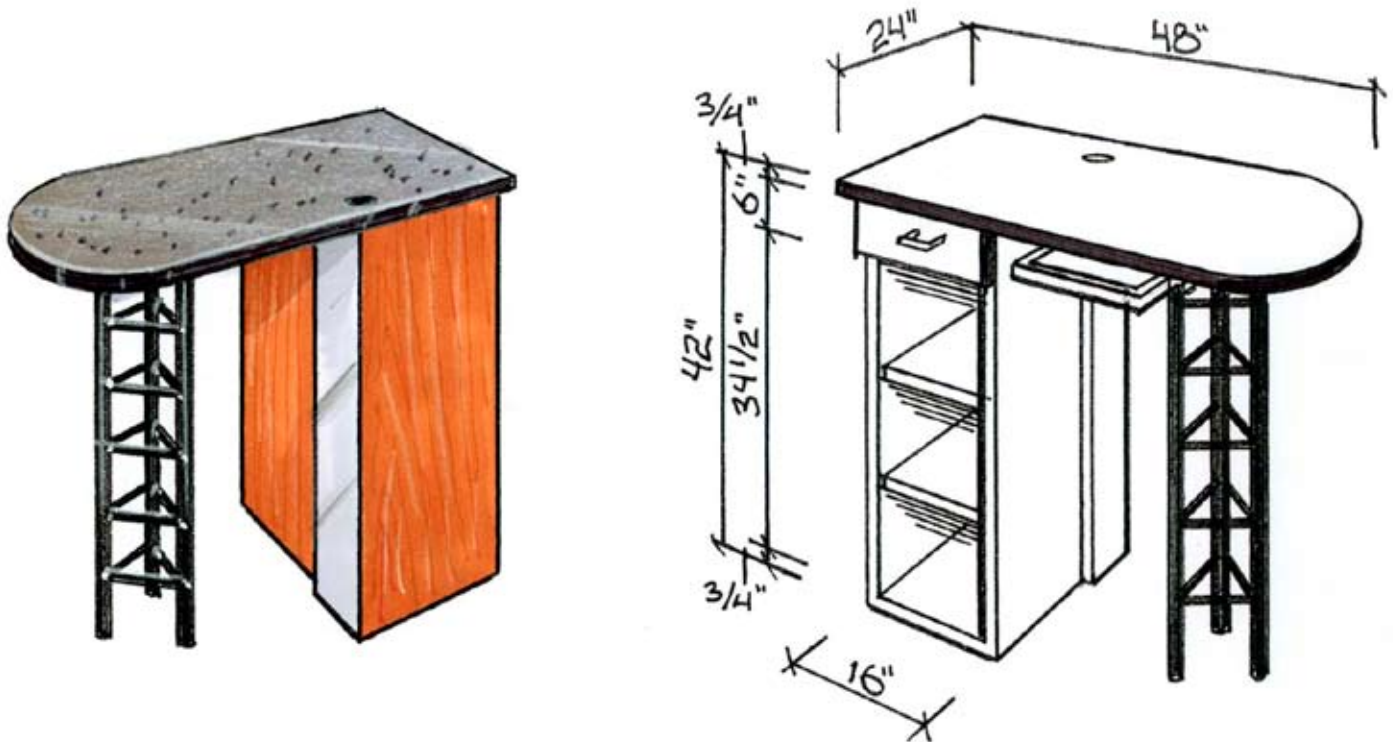

SERVICE ADVISOR DESKS

With pride, CREST offers quality, flexible, and affordable furniture for all possible needs for the automotive dealership industry. We can suit your size and space as well as address your special needs in customer service tables, reception desks, and service areas.

SWD03-PC -BK: Product Specifications

Durable, commercial grade, laminate service advisor desk
24\"D x 48\"W x 42\"H

Top: Carbon Granite, Base: Pearwood

Accent: Brushed Metal

Tripod: Black

2 adjustable shelves, top drawer & keyboard tray